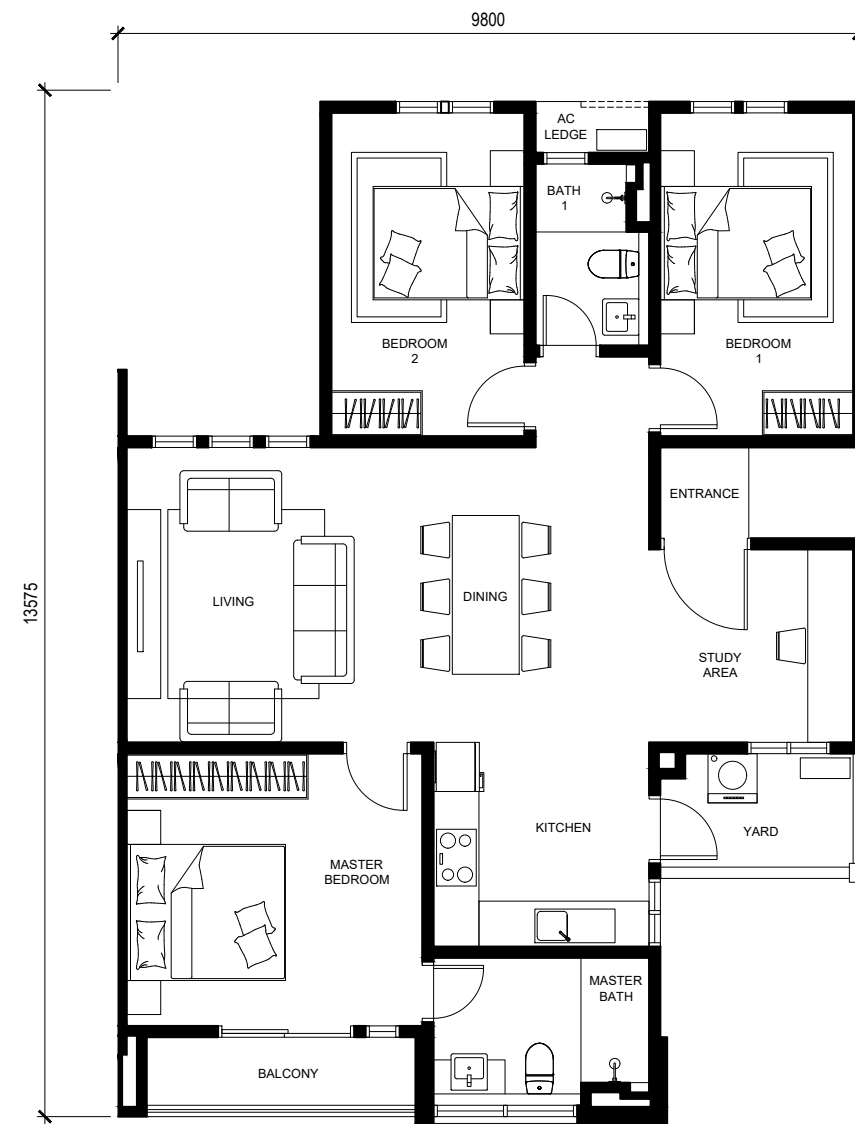

# TYPE 6E

36' X 70'  
1150.66 SQFT  
3 BEDROOMS  
2 BATHS

FIRST FLOOR PLAN