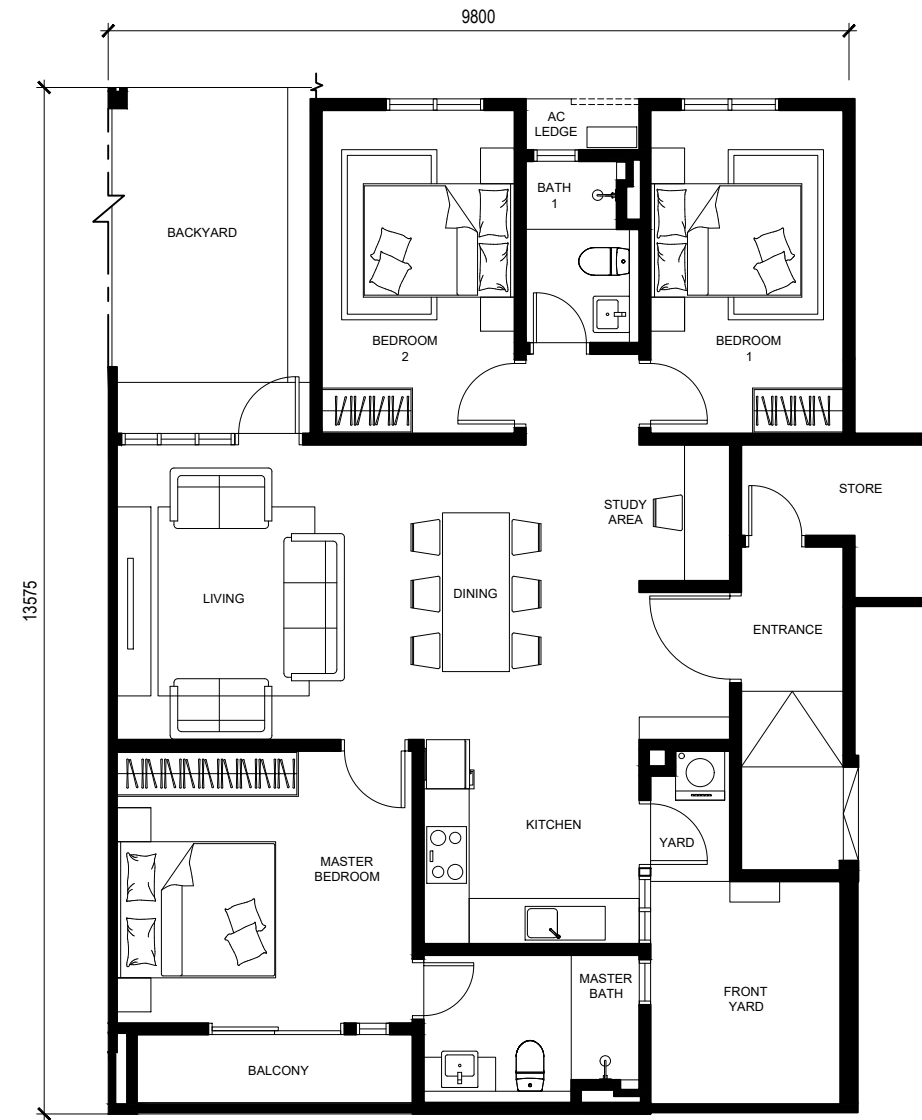

TYPE 5E

36' X 70'
1418.79 SQFT
3 BEDROOMS
2 BATHS

GROUND FLOOR PLAN