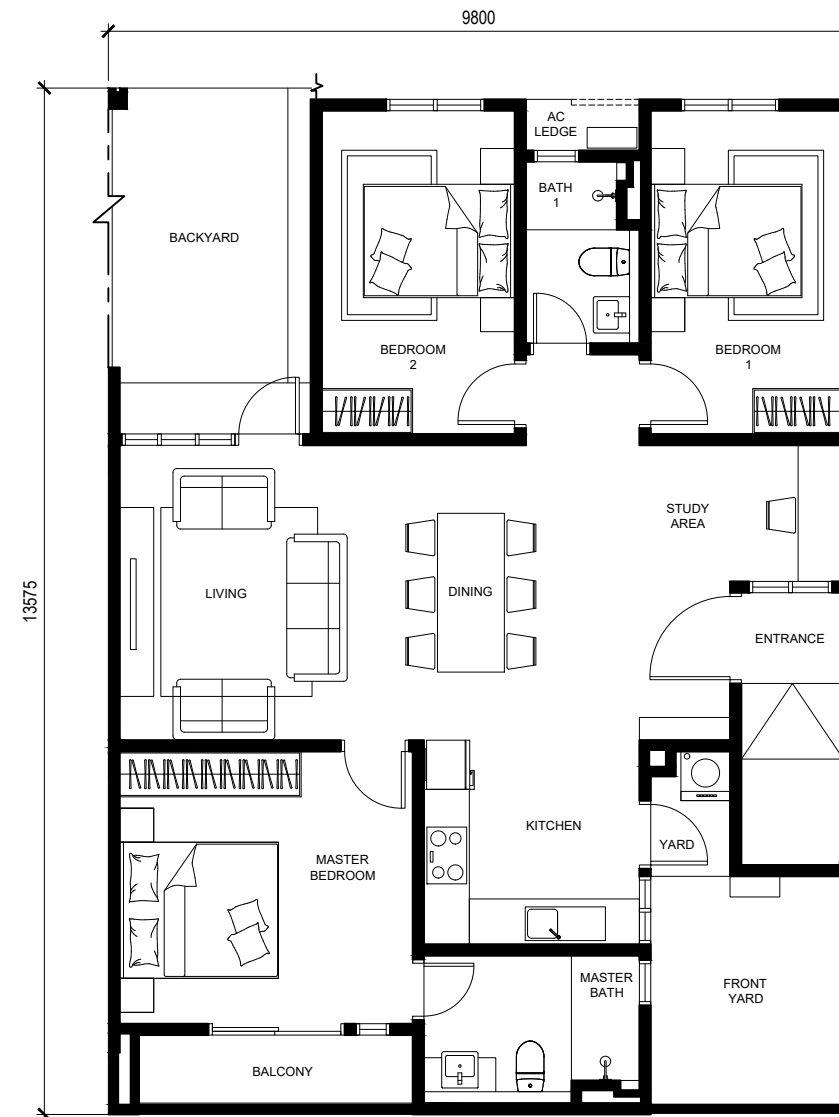

TYPE 3E

36' X 70'
1382.19 SQFT
3 BEDROOMS
2 BATHS

GROUND FLOOR PLAN