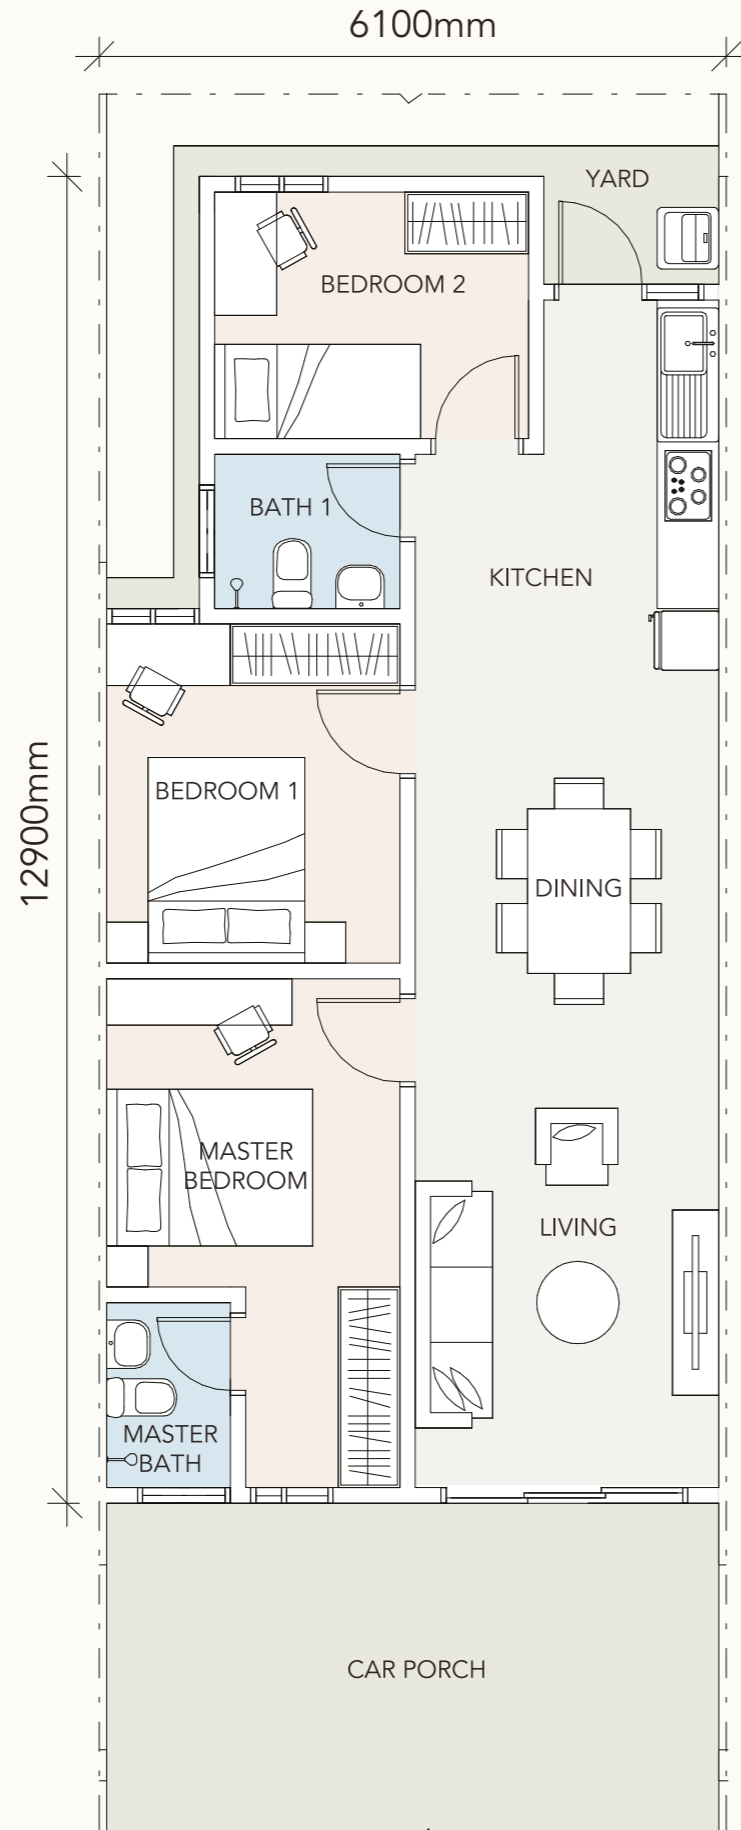

arina

20' x 70' | LINKED HOMES
FREEHOLD

Bandar
Ainsdale

arina

Bandar Ainsdale's 1st Single-storey Homes

Designed to accommodate every stage of your life's journey, Arina offers the ideal blend of style, comfort, and versatility, all at an exceptional value. With adaptable spaces to suit your daily needs to feeling welcomed in a vibrant community, Arina is where you'll find the home that feels just right.

Actual show unit

Floor Plan

Intermediate Unit

Type A/Am
20' x 70' | 1,010 sq ft

 + 
3 bedrooms 2 bathrooms

Light & breezy,
well-ventilated
with windows

Open-plan
layout

Backyard garden
space